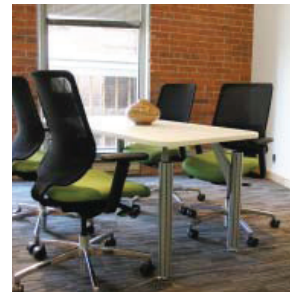

Colour and Creativity: INNOCEAN's Delightful Toronto Office Design

INNOCEAN began as a small creative agency in Asia. With their innovative ideas and quirky attitude, this fresh-faced company quickly expanded, opening international offices in a number of eclectic neighbourhoods. When it came time to design their west-end Toronto offices, INNOCEAN turned to the X-Design team and atWork's office furniture showroom in order to create a funky yet functional space.

The Problem: Blending Bold Ideas with Functionality

When it came time to equip INNOCEAN's Toronto studio, atWork's extensive office furniture showroom provided solutions that suited both the youthful feel of the company and the unique charm of their Toronto office building. Great architectural features like exposed brick and big, bright windows helped inspire the X-Design design team to create a space that was as vibrant as the company's corporate identity.

The Solution: Industrial Attitude

The X-Design team immediately gravitated towards atWork's selection of Tayco and Boss Designs when creating the concepts for INNOCEAN's west-end office. The space was cleverly outfitted using the UP post and beam system, which included some great chrome accents and crisp white workspaces. These systems were used throughout the private offices, meetings rooms, and open concept work areas. In order to add a punch of colour and corporate branding, atWork ordered custom Boss Design seating products outfitted with INNOCEAN's distinct orange accent colour. These comfortable and ergonomic options were used to resolve task, executive, conference, guest, and lounge applications throughout the space.

The Results: An Inspired Workspace