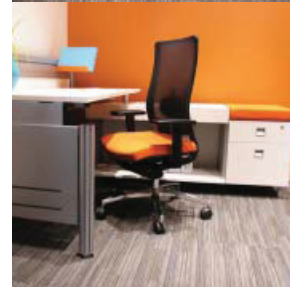

Results

17 Workstations
12 Private Offices
4 Meetings Rooms
2 Lunch Rooms