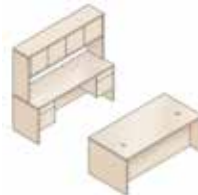

G. Tackboard

H90054
List price \$211
Your price **\$123**

Full-pedestal U station

96" w x 102" d
List price \$5,438

Your price \$2,999

Full-pedestal desk/credenza

72" w x 102" d
List price \$4,225

Your price \$2,299