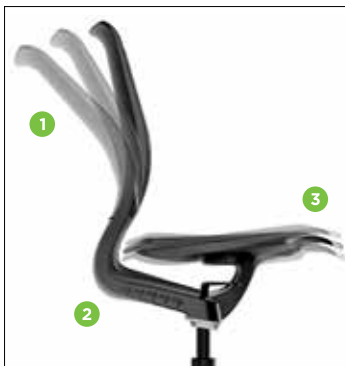

YOUFIT™ TECHNOLOGY FEATURES 3 UNIQUE FLEX ZONES

1. 1 Responds to user movements which delivers constant back and lumbar support
2. 2 Facilitates back recline
3. 3 Evenly distributes pressure points in the seat for enhanced comfort