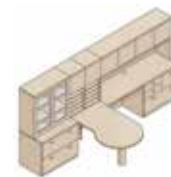

Linear station

138" w x 72" d
List price $15,949

Your price $8,899

THE BEAUTY IS IN THE DETAILS

The name Park Avenue Collection implies sophistication—and with good reason. Take a closer look at Park Avenue veneer desking and you'll find impeccable finishes, exacting fit, and attention to detail that stands up to the closest scrutiny. Components can be configured to fit any layout—right up to the executive suite. Make it your own by choosing from multiple options for edge profiles, handle styles, and wood finishes.