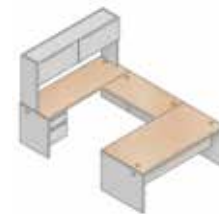

U station

72" w x 108" d
List price $4,144

Your price $2,399

THE INDUSTRY STANDARD FOR STEEL DESKS

Designed to stay in style and built to last, the popular 38000 Series gives you the appeal you want at a practical price. It combines an easy-care laminate top with a sturdy steel body, so you can get down to work without worrying about treading gently.