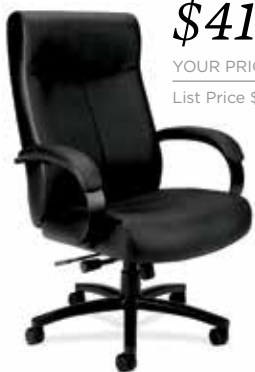

**Turn to page 26
for more Motivate!**

*chairs priced and shipped 4 per carton

HVL251 shown with BL Series Laminate desking.

DISCOVER **EXCELLENCE** WITHOUT EXPENSE

\$419

YOUR PRICE
List Price \$667

High-back big and tall chair
HVL685

\$169

YOUR PRICE
List Price \$285

High-back executive chair
HVL151

\$259

YOUR PRICE
List Price \$459

New! High-back executive chair;
mesh back
HVL721

Looking for stylish, comfortable, and affordable seating options? Look to *basyx* by HON. From fully-adjustable task chairs—including mesh backs and big and tall options—to guest or lounge seating, *basyx* by HON delivers value for the entire office. But the biggest value comes from knowing that all *basyx* by HON chairs are backed by a 5-year Limited Warranty.