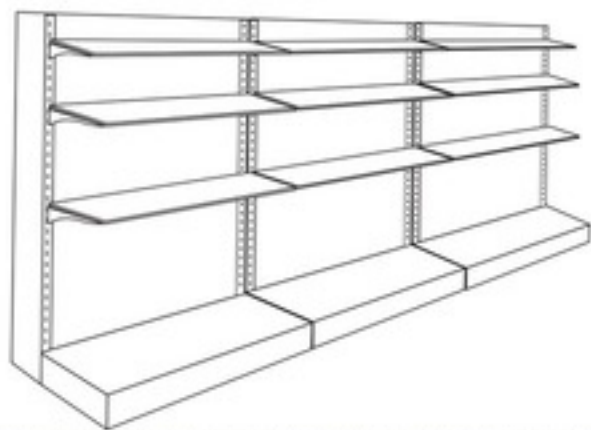

Displays

atWork
Outfitting Store & Warehouse

Lockers

Full Door, 1/2 Door,
Triple Door, Lockerettes,
New & Used

*New &
Used!*

Page 17

Showcases

Full Vision, 1/2 Vision,
1/3 Vision, Wall Cases,
Tower Showcases...

*New &
Used!*

Page 8

**We Ship!
Call Today!**

Used & Assorted Clearout Items

USED & CLEAROUT

Used Store Shelving

- Island & Wall Available
- Call for Current Inventory & Pricing

Clearout Male & Female Mannequins \$390