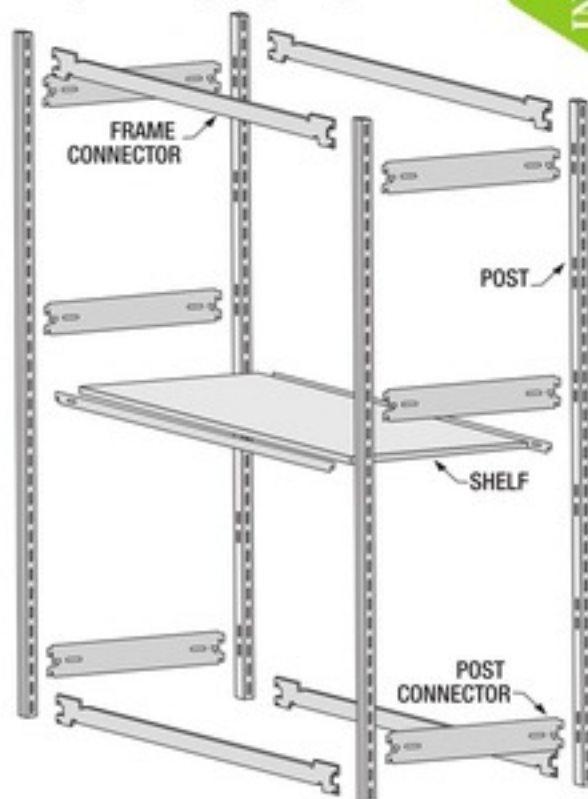

Contact us today for a complete price quote!

INDUSTRIAL EQUIP.

Widespan Boltless Shelving consists of four basic parts:

A. Posts

Heights: 36", 72", 84", 96", 120", & 144"

B. Post Connectors

Shelf Depths: 15", 18", 24", 30", 36" & 48"

C. Frame Connectors

Shelf Lengths: 48", 60", 72" & 96"

D. Shelves — vary on application:

- Commercial Melamine Shelves
- Metal Shelves
- DIY Option — Cut Your Own Wood

e-z-rect®

Parts Bins

- A. 7 3/8 x 4 1/8 x 3" (BUC-AKRO #30220 Red or Blue): \$3.19/each
- B. 10 1/4 x 4 3/8 x 4 3/4" (BUC-AKRO #30230 Red or Blue): \$7.49/each
- C. 10 x 6 9/16 x 6 3/4" (BUC-AKRO #30239 Red or Blue): \$11.99/each
- D. 14 x 14 3/4 x 6 3/4" (BUC-AKRO #30250 Red or Blue): \$21.99/each
- E. 17 1/8 x 14 3/4 x 10 1/4" (BUC-AKRO #30270 Red in stock): \$39.99/each