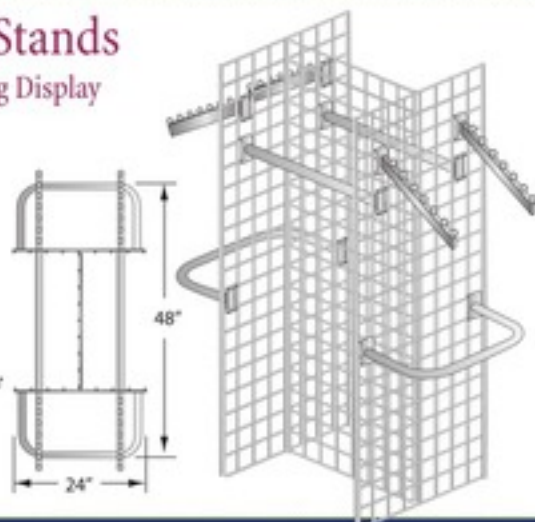

8" x 22" with down-lip: \$21.99
(KET 09-0608)

8" x 34" with down-lip: \$28.99
(KET 09-0609)

Small Basket
(KIN 2920): \$17.99

Low Profile Basket
(KIN 2937): \$17.99
*Black and White Only

New!

Gridwall Stands

H-Style Clothing Display

Includes:

- 3 - 24" x 72" Grid Panels
- 2 - Straight Hang Rails
- 4 - Waterfalls
- 2 - 24" U Bars
- 6 - Connectors

\$249.99 Package Price
(KIN HPRG)

T-Style Clothing Display

Includes: